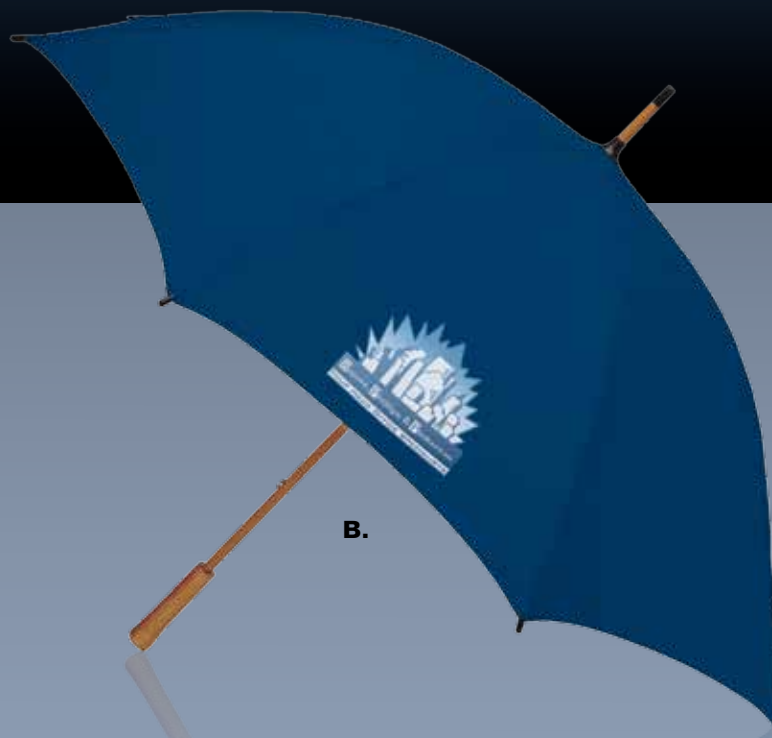

B.

POWDER BLUE

FUCHSIA

BURGUNDY

FOREST GREEN

ROYAL BLUE

TEAL

PURPLE

LIGHT GREY

NAVY

KELLY GREEN

DARK GREY

WHITE

RED

ORANGE

YELLOW

BLACK

A. UGC202 GOLF UMBRELLA

30" rib length, 60" arc

- 16 mm Black fiberglass shaft
- Molded plastic hand grip with ID name card insert and reversible spike grip
- Black plastic top, tips, and tip cap
- 8 double ribs
- Hand open
- Velcro tie closure

SP PP - 11" W x 10" H (panel)

IM 50

A 28.83

Additional colour/location category F see inside back cover

B. UGC203 GOLF UMBRELLA

27" rib length, 54" arc

- 14 mm Brown wooden shaft with matching straight handle
- 8 double black ribs and tips
- Nylon flower top
- Spring hand open feature
- Windproof
- Velcro tie closure

SP PP - 11" W x 10" H (panel)

IM 50

A 25.61

Additional colour/location category F see inside back cover

Do you require an unusual colour combination for your Golf Umbrella?

At DeBco, our Custom Umbrella program allows you to design your very own unique umbrella from a large selection of fabric colours.

Custom Colour Combo Umbrellas are available for the following styles: UG202 and UG203.

Swatch colours available on request. Please refer to the fabric swatches for closer colour match.